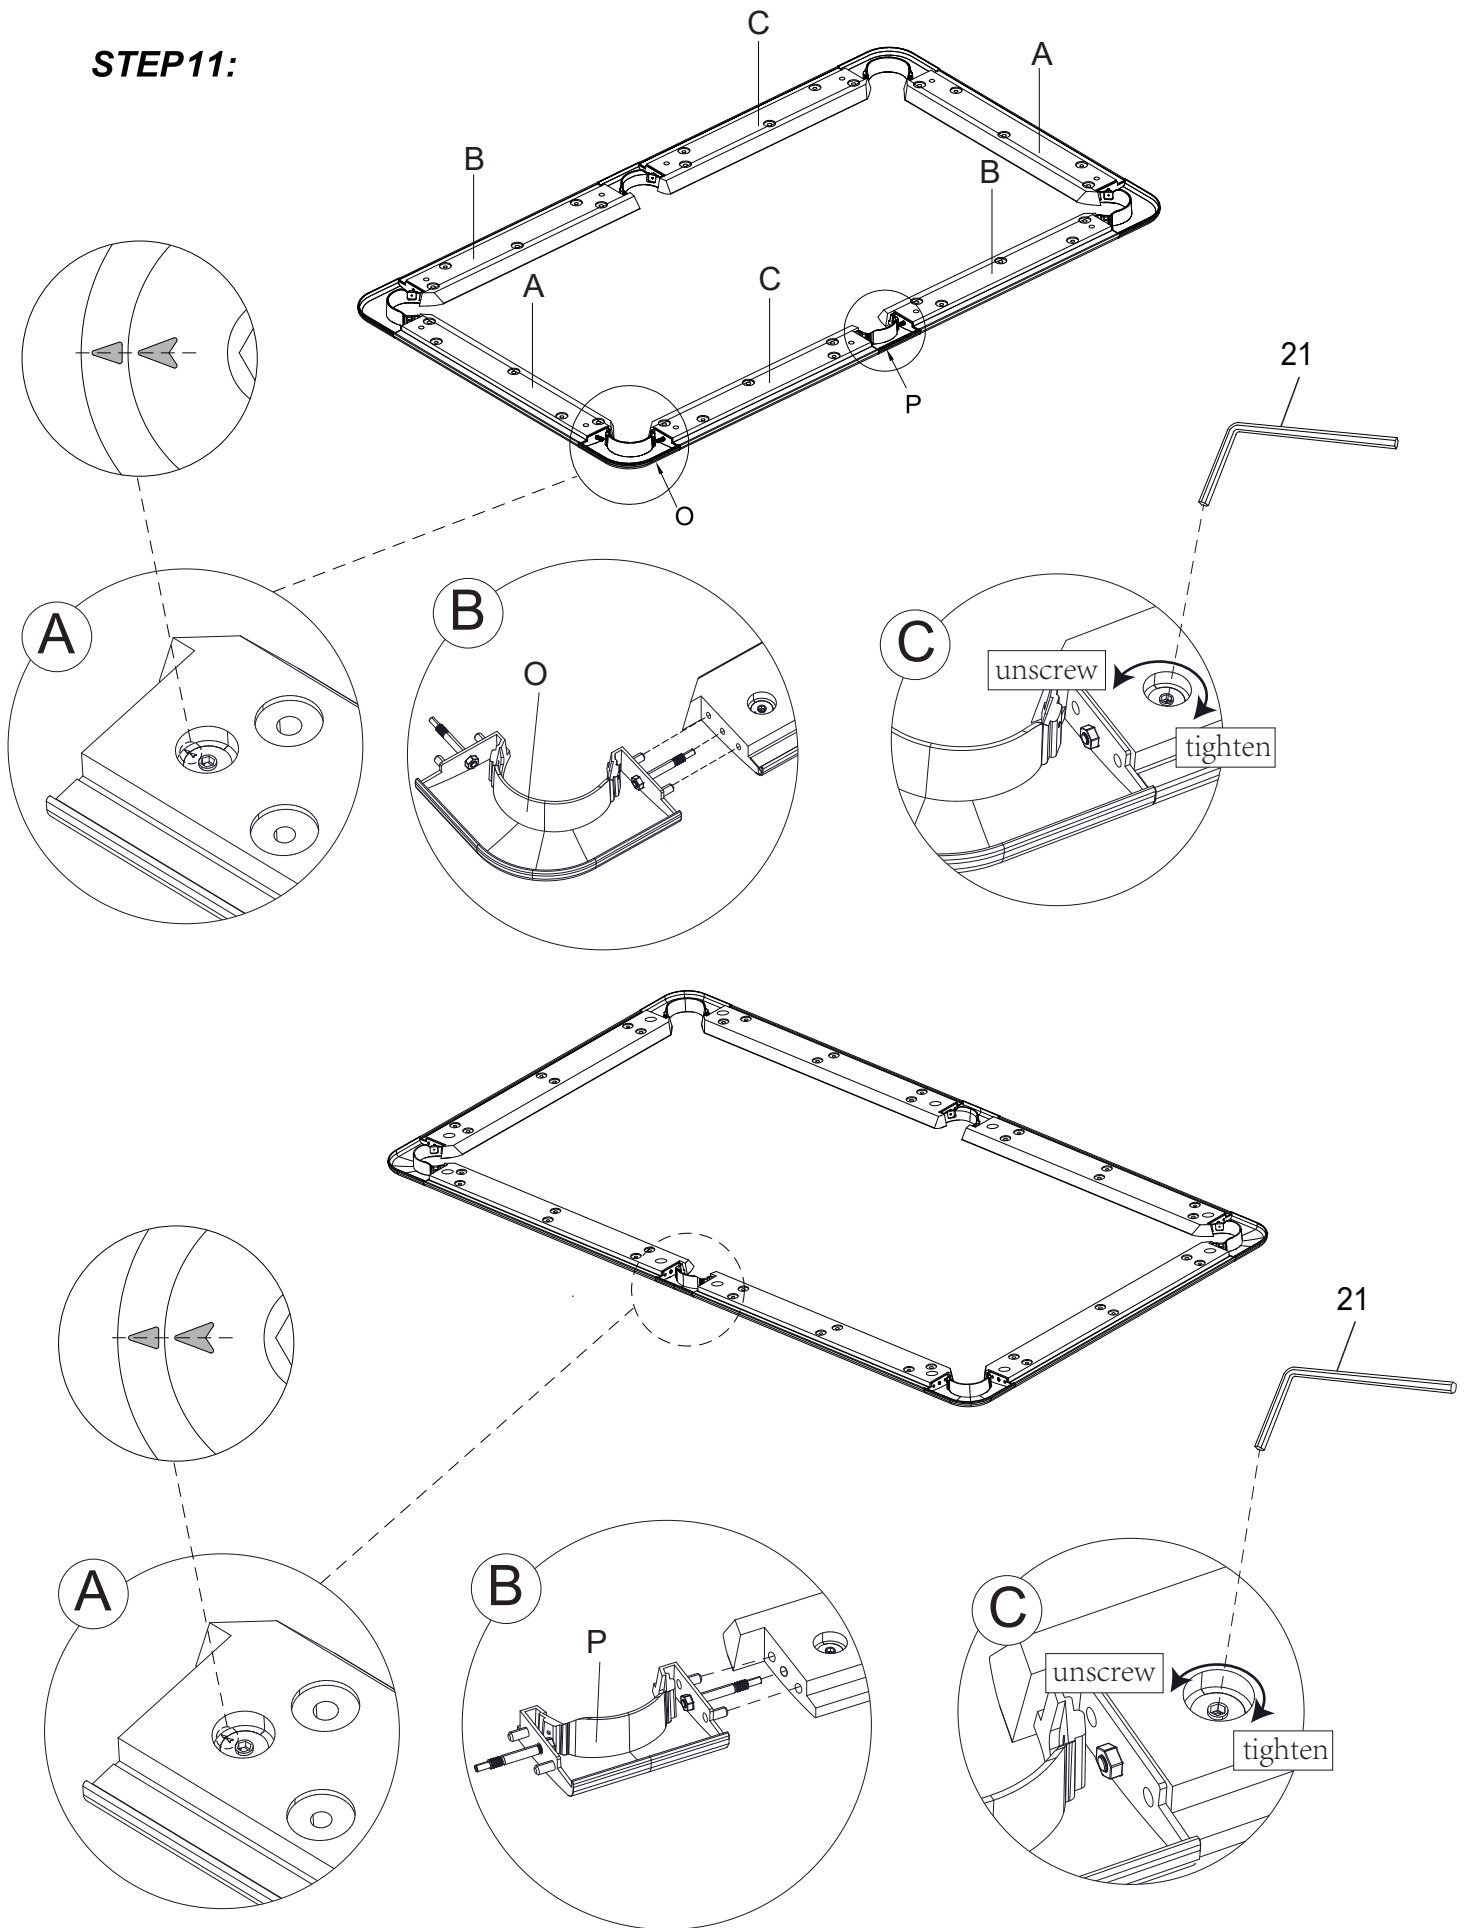

Buffalo[®]
Time to play!

BILLIARD TABLE

ITEM NO: 9200.561
9200.562

<p>A</p>  <p>End rail 2 pieces</p>	<p>B</p>  <p>Side rail A 2 pieces</p>	<p>C</p>  <p>Side rail B 2 pieces</p>	<p>D</p>  <p>Side apron 2 pieces</p>
<p>E</p>  <p>End apron 2 pieces</p>	<p>F</p>  <p>Main beam 2 pieces</p>	<p>G</p>  <p>End cross beam 2 pieces</p>	<p>H</p>  <p>Mid cross beam 2 pieces</p>
<p>I</p>  <p>Long join wood 4 piece</p>	<p>J</p>  <p>Short join wood 4 piece</p>	<p>K</p>  <p>Leg stretcher 2 piece</p>	<p>L</p>  <p>Leg end panel 2 piece</p>
<p>M</p>  <p>Leg 4 pieces</p>	<p>N</p>  <p>Leg Angle Steel 4 pieces</p>	<p>O</p>  <p>End rail corner 4 pieces</p>	<p>P</p>  <p>Side rail corner 2 pieces</p>
<p>Q</p>  <p>Apron corner 4 pieces</p>	<p>R</p>  <p>Basket A 4 pieces</p>	<p>S</p>  <p>Basket B 2 pieces</p>	<p>T</p>  <p>Cloth 1 piece</p>

<p>#1</p>  <p>Leg leveler 4 pieces</p>	<p>#2</p>  <p>5/16"X1-3/4" Bolt 16 pieces</p>	<p>#3</p>  <p>5/16"X23mm Washer 16 pieces</p>	<p>#4</p>  <p>3/8"X3/4" Bolt 12 pieces</p>
<p>#5</p>  <p>3/8"X25mm Washer 60 pieces</p>	<p>#6</p>  <p>1/4"X4-1/2" Bolt 16 pieces</p>	<p>#7</p>  <p>1/4"X16mm Washer 16 pieces</p>	<p>#8</p>  <p>3/8"X2-1/4" Bolt 16 pieces</p>
<p>#9</p>  <p>3/8" Nut 16pieces</p>	<p>#10</p>  <p>3/8"X4" Bolt 16 pieces</p>	<p>#11</p>  <p>3/8" Nut 16 pieces</p>	<p>#12</p>  <p>F4X5/8" Screw 12 pieces</p>
<p>#13</p>  <p>12#X2-1/2" Screw 12 pieces</p>	<p>#14</p>  <p>3/16"X5/8" Bolt 12 pieces</p>	<p>#15</p>  <p>M5X10mm Washer 12 pieces</p>	<p>#16</p>  <p>6mm Bolt 16 pieces</p>
<p>#17</p>  <p>5/16"X1-3/4" Bolt 12 pieces</p>	<p>#18</p>  <p>5/16"X19mm Washer 12 pieces</p>	<p>#19</p>  <p>3/8"X2" Bolt 18 pieces</p>	<p>#20</p>  <p>3/8"X35mm Washer 18 pieces</p>
<p>#21</p>  <p>6mm Allen Key 1Piece</p>	<p>#22</p>  <p>4mm Allen Key 1piece</p>	<p>#23</p>  <p>Slate wedges 8 pieces</p>	

STEP1:

STEP2:

STEP3:

STEP4:

STEP5:

STEP6:

STEP7:

STEP8:

STEP9:

STEP10:

STEP 11:

STEP12:

STEP13:

STEP14:

STEP 15:

STEP 16: